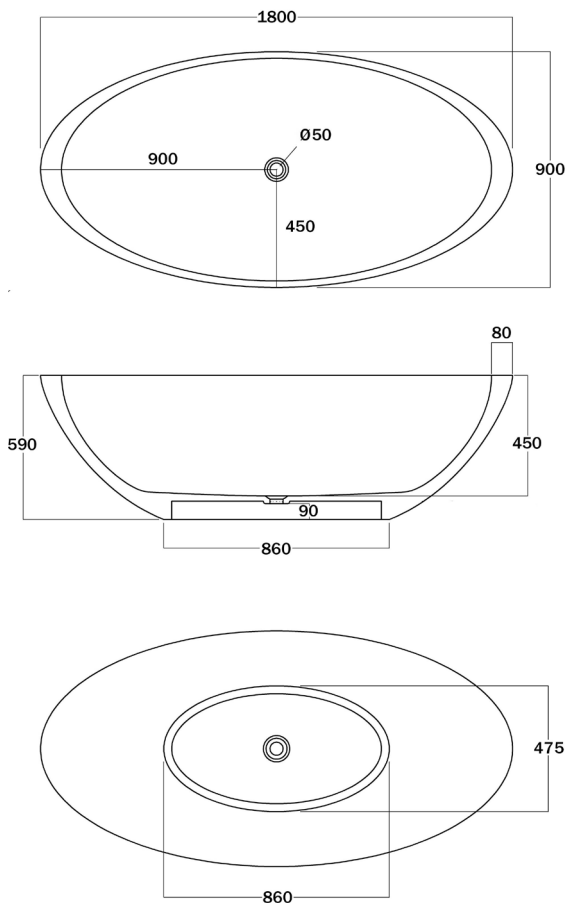

Mojo Oval 1800 MJ01800

Product code: MJ01800
 Colour: White Snow
 Finish: **Matt**
 Length: 1800mm
 Width: 900mm
 Height: 590mm
 Depth: 450mm
 Weight empty: 125kg (light weight formulae)
 Tap holes: N/A
 Capacity: 340L with overflow
 Capacity: 360L without overflow
 Waste: 40mm no overflow (not included)
 Measurements can vary +/- 15mm

**Floor Requires
Rebate For Trap**